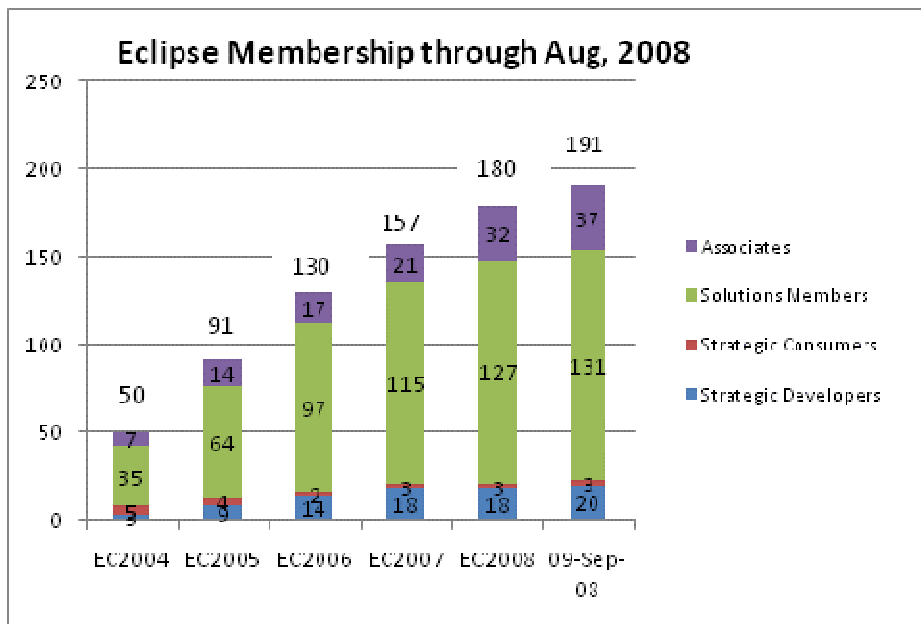

The Members of Eclipse

- 191 members as of September 9, 2008
 - 23 Strategic Members
- 917 committers, representing 50+ organizations

Strategic Members

Eclipse Momentum

Members

Committers

of members and committers as of EclipseCon each year.