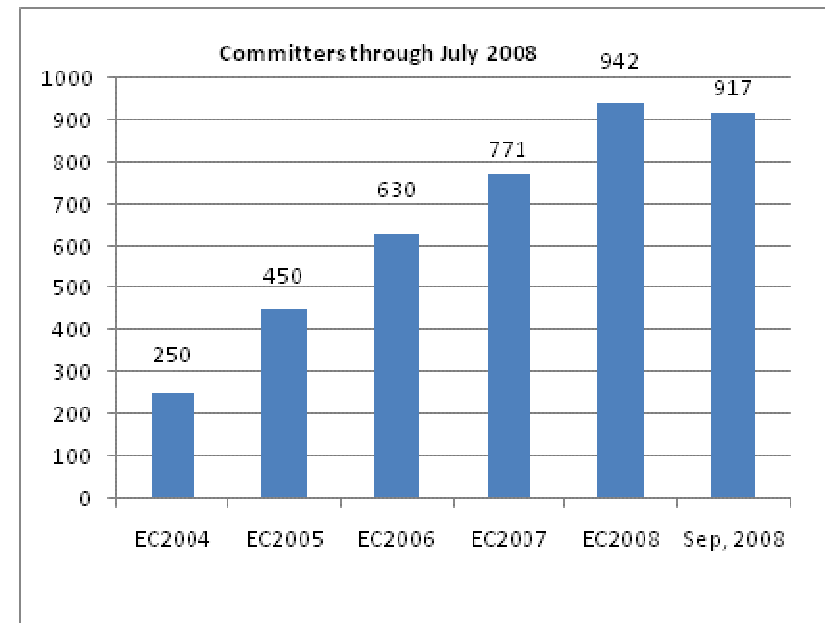

The Members of Eclipse

- 191 members as of September 9, 2008
 - 23 Strategic Members
- 917 committers, representing 50+ organizations

Strategic Members

Eclipse Momentum

Members

Committers

of members and committers as of EclipseCon each year.