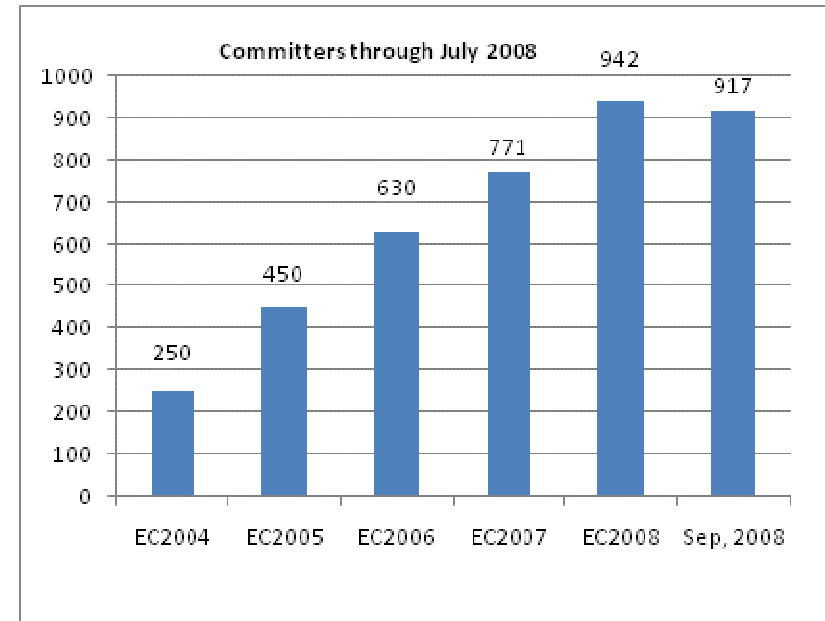

Committers

# of members and committers as of EclipseCon each year.