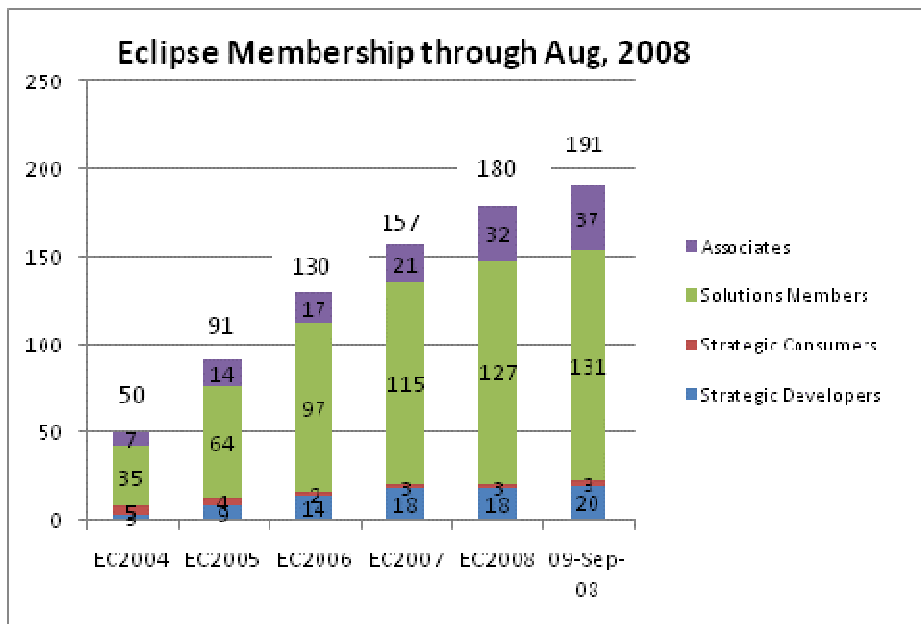

Eclipse Momentum

Members